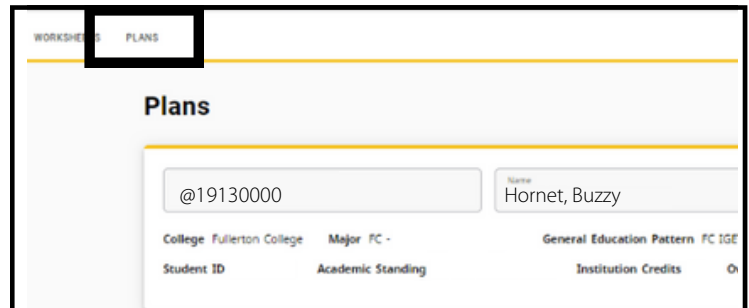

HOW-TO FIND YOUR STUDENT ED PLAN (SEPP)

1 CLICK ON MYGATEWAY ICON ON THE UPPER RIGHT-HAND CORNER

2 LOG INTO MYGATEWAY WITH FC BANNER ID & PASSWORD

MyGateway ID:
@ 19130000

Password:
.....

LOGIN

3 SCROLL DOWN TO THE 'TOOLS' SECTION ON LEFT-HAND SIDE
CLICK ON 'STUDENT TOOLS'

4 CLICK ON "DEGREE WORKS"

5 CLICK ON "PLANS" TO SEE YOUR MOST CURRENT STUDENT ED PLAN (SEPP) AND VIEW THE NOTES FROM YOUR COUNSELOR

6 CLICK ON THE MOST RECENT ACTIVE PLAN TO VIEW THE RECOMMEND LIST OF CLASSES DURING THAT APPOINTMENT