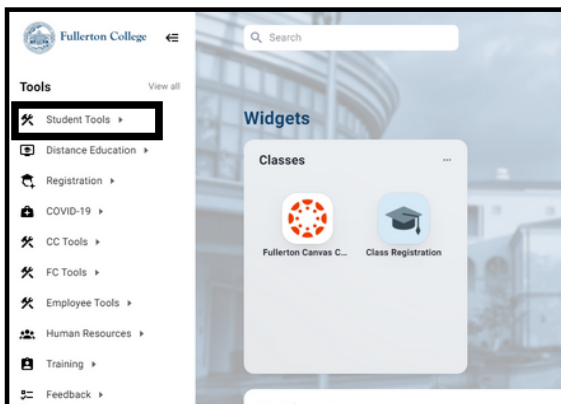

HOW-TO FIND YOUR STUDENT ED PLAN (SEPP)

1 CLICK ON MYGATEWAY ICON ON THE UPPER RIGHT-HAND CORNER

2 LOG INTO MYGATEWAY WITH FC BANNER ID & PASSWORD

MyGateway ID:
@ 19130000

Password:
.....

LOGIN

3 SCROLL DOWN TO THE 'TOOLS' SECTION ON LEFT-HAND SIDE
CLICK ON 'STUDENT TOOLS'

4 CLICK ON "DEGREE WORKS"

5 CLICK ON "PLANS" TO SEE YOUR MOST CURRENT STUDENT ED PLAN (SEPP) AND VIEW THE NOTES FROM YOUR COUNSELOR

6 CLICK ON THE MOST RECENT ACTIVE PLAN TO VIEW THE RECOMMEND LIST OF CLASSES DURING THAT APPOINTMENT