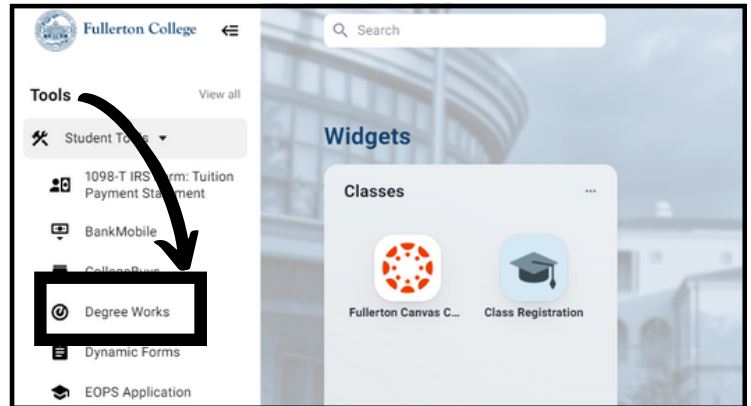

HOW-TO FIND YOUR STUDENT ED PLAN (SEPP)

1 CLICK ON MYGATEWAY ICON ON THE UPPER RIGHT-HAND CORNER

2 LOG INTO MYGATEWAY WITH FC BANNER ID & PASSWORD

MyGateway ID:
@ 19130000

Password:
.....

LOGIN

3 SCROLL DOWN TO THE 'TOOLS' SECTION ON LEFT-HAND SIDE
CLICK ON 'STUDENT TOOLS'

4 CLICK ON "DEGREE WORKS"

5 CLICK ON "PLANS" TO SEE YOUR MOST CURRENT STUDENT ED PLAN (SEPP) AND VIEW THE NOTES FROM YOUR COUNSELOR

6 CLICK ON THE MOST RECENT ACTIVE PLAN TO VIEW THE RECOMMEND LIST OF CLASSES DURING THAT APPOINTMENT