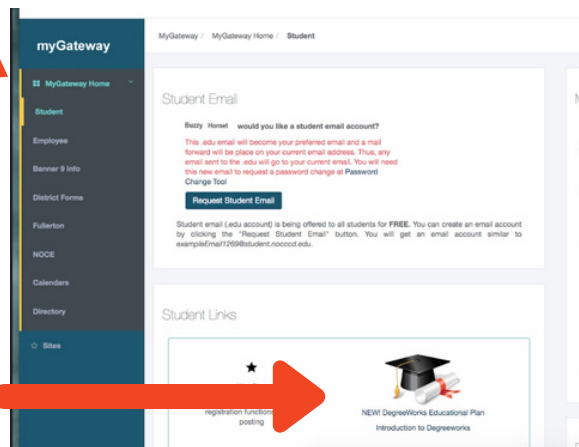

How-to: Find Student Ed Plan Quick Guide

Step 1:

Go to FullColl.edu

Click on MyGateway.

Step 2: Log in

Step 3: Click the "Student" Tab on the left side

Step 4:

Click on "New!
DegreeWorks
Education Plan

Step 5:

Click on "Plans" to see your most current Student Ed Plan (SEP) and make sure to read the notes from your counselor